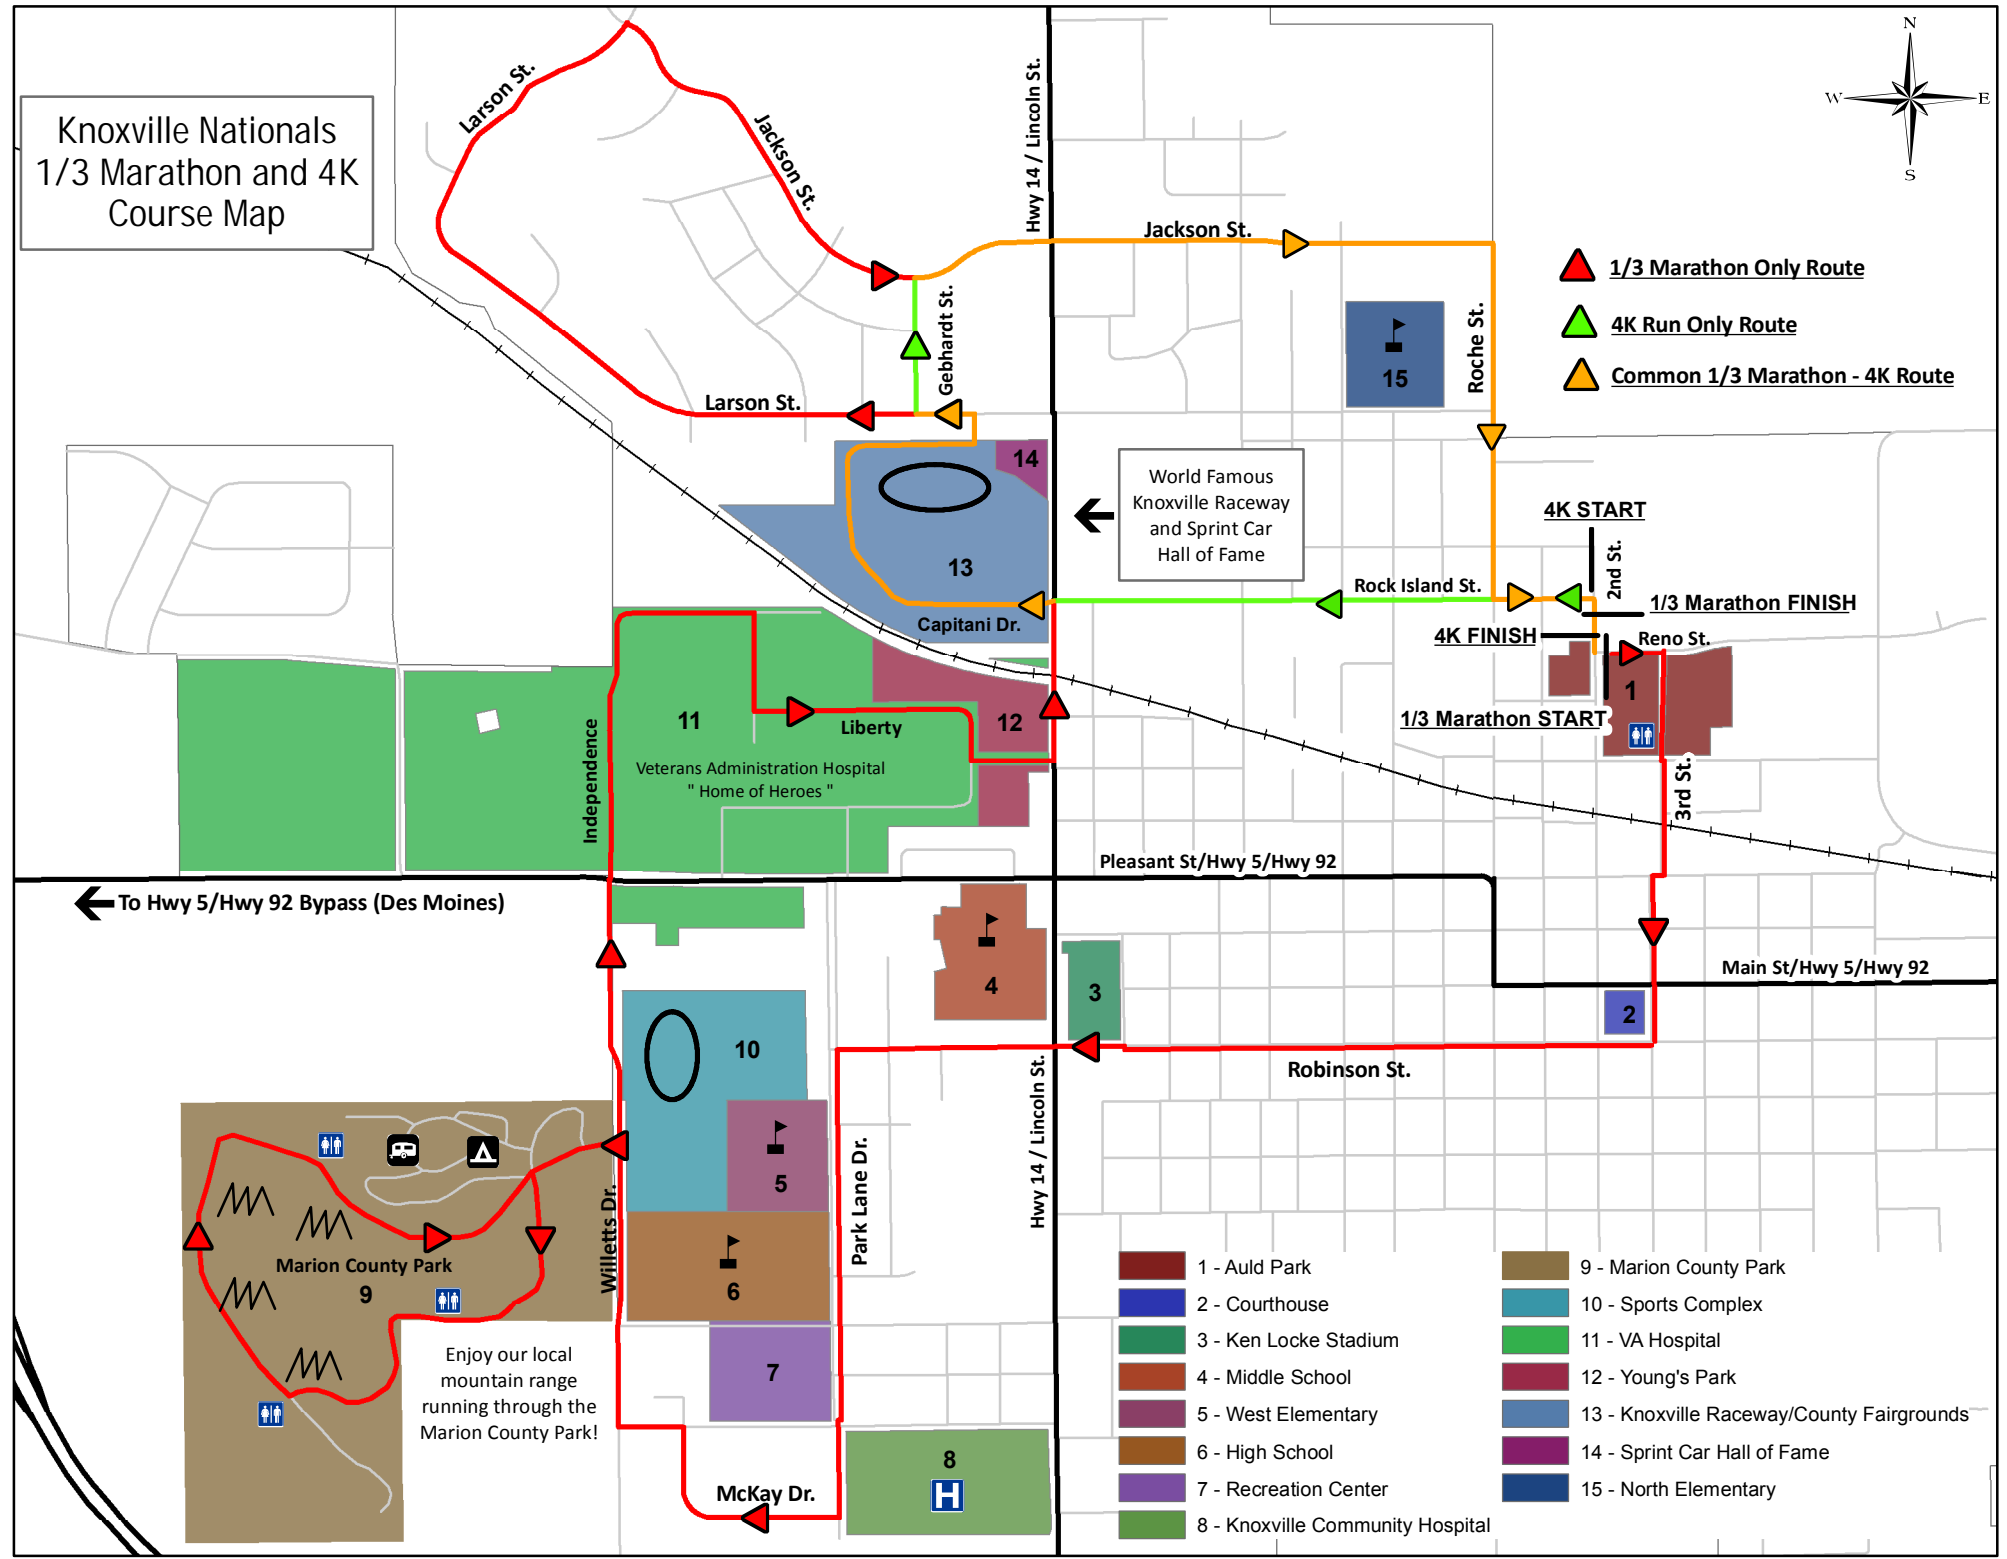

# Knoxville Nationals 1/3 Marathon and 4K Course Map

- ▲ **1/3 Marathon Only Route**
- ▲ **4K Run Only Route**
- ▲ **Common 1/3 Marathon - 4K Route**

← To Hwy 5/Hwy 92 Bypass (Des Moines)

- |   |   |
|---|---|
| <span style="color: brown;">■</span> 1 - Auld Park                    | <span style="color: brown;">■</span> 9 - Marion County Park                   |
| <span style="color: blue;">■</span> 2 - Courthouse                    | <span style="color: teal;">■</span> 10 - Sports Complex                       |
| <span style="color: green;">■</span> 3 - Ken Locke Stadium            | <span style="color: green;">■</span> 11 - VA Hospital                         |
| <span style="color: brown;">■</span> 4 - Middle School                | <span style="color: purple;">■</span> 12 - Young's Park                       |
| <span style="color: purple;">■</span> 5 - West Elementary             | <span style="color: blue;">■</span> 13 - Knoxville Raceway/County Fairgrounds |
| <span style="color: brown;">■</span> 6 - High School                  | <span style="color: purple;">■</span> 14 - Sprint Car Hall of Fame            |
| <span style="color: purple;">■</span> 7 - Recreation Center           | <span style="color: blue;">■</span> 15 - North Elementary                     |
| <span style="color: green;">■</span> 8 - Knoxville Community Hospital |   |

Main St/Hwy 5/Hwy 92

Pleasant St/Hwy 5/Hwy 92

Robinson St.

Hwy 14 / Lincoln St.

Park Lane Dr.

Willetts Dr.

McKay Dr.

Roche St.

Rock Island St.

3rd St.

Hwy 14 / Lincoln St.

Larson St.

Jackson St.

Jackson St.

Larson St.

Gebhardt St.

Capitani Dr.

Liberty

Independence